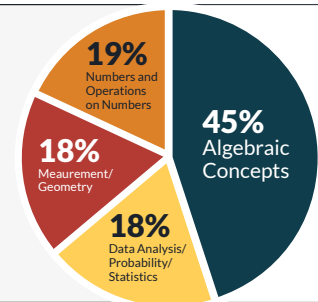

SOCIAL STUDIES

60 Multiple Choice Questions
70 minutes