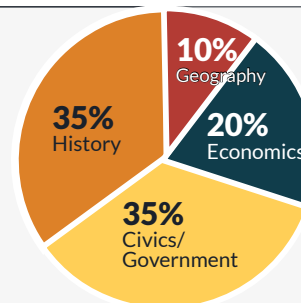

## MATHEMATICS

**55** Multiple Choice Questions  
**90** minutes  
Calculator neutral \*

\*Please refer to the state policies for the state in which you are testing.

## SOCIAL STUDIES

**60** Multiple Choice Questions  
**70** minutes