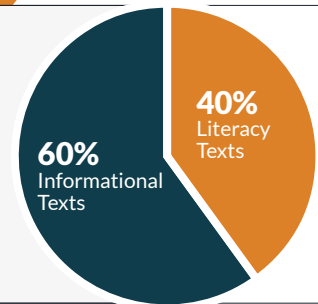

# The hiset<sup>®</sup> Exam

HISET.ORG

## LANGUAGE ARTS: READING

**50** Multiple Choice Questions  
**65** minutes (English)  
**80** minutes (Spanish)