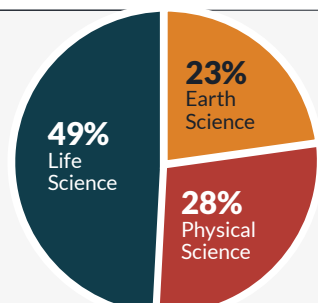

Your Journey
Starts Here

HiSETexam

HiSETexam

Powered by psi